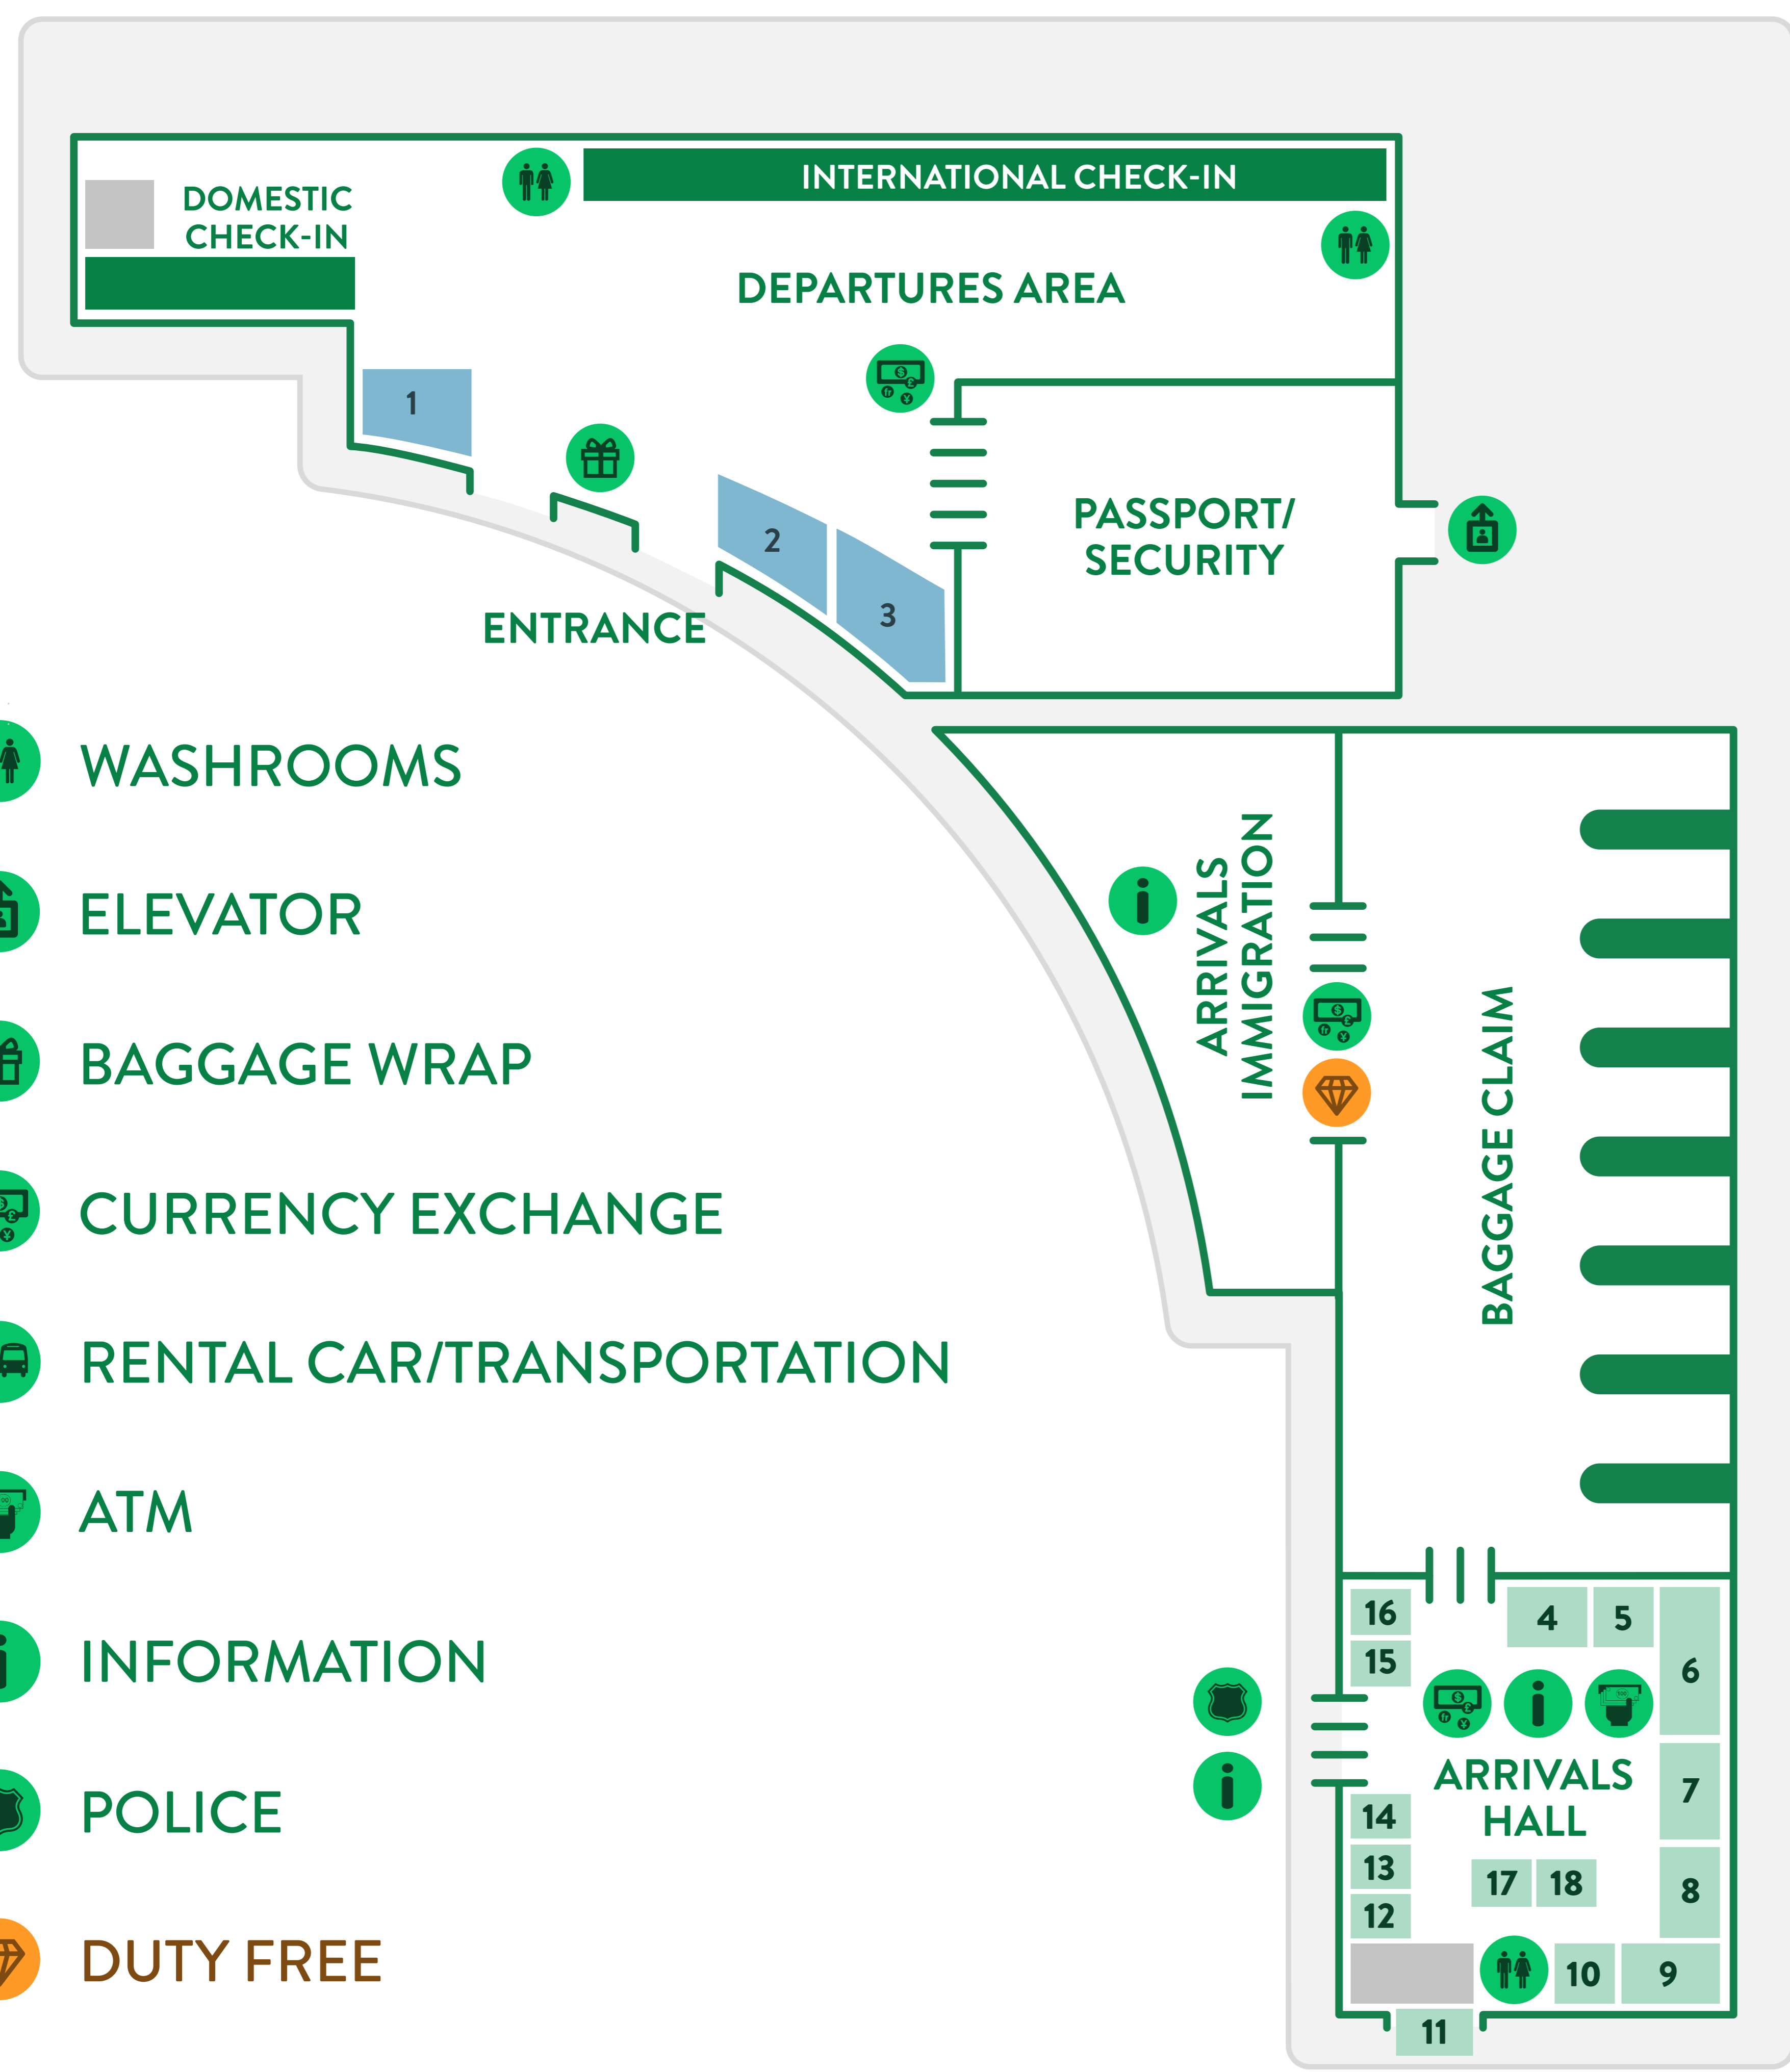

# GROUND FLOOR

## DEPARTURES AREA

- 1. ISLAND GRILL
- 2. ISLAND NEWS/RELAY
- 3. BURGER KING

### HOTEL LOUNGES

- 4. SANDALS
- 5. CLUB MOBAY
- 6. COUPLES
- 7. HALF MOON
- 8. JAMAICA TOURS LTD.
- 9. RITZ CARLTON
- 10. DOLPHIN COVE

### SERVICES

- 11. MARGARITAVILLE BAR
- 17. TRANSPORTATION DESK
- 18. SOUVENIR/GIFT SHOP